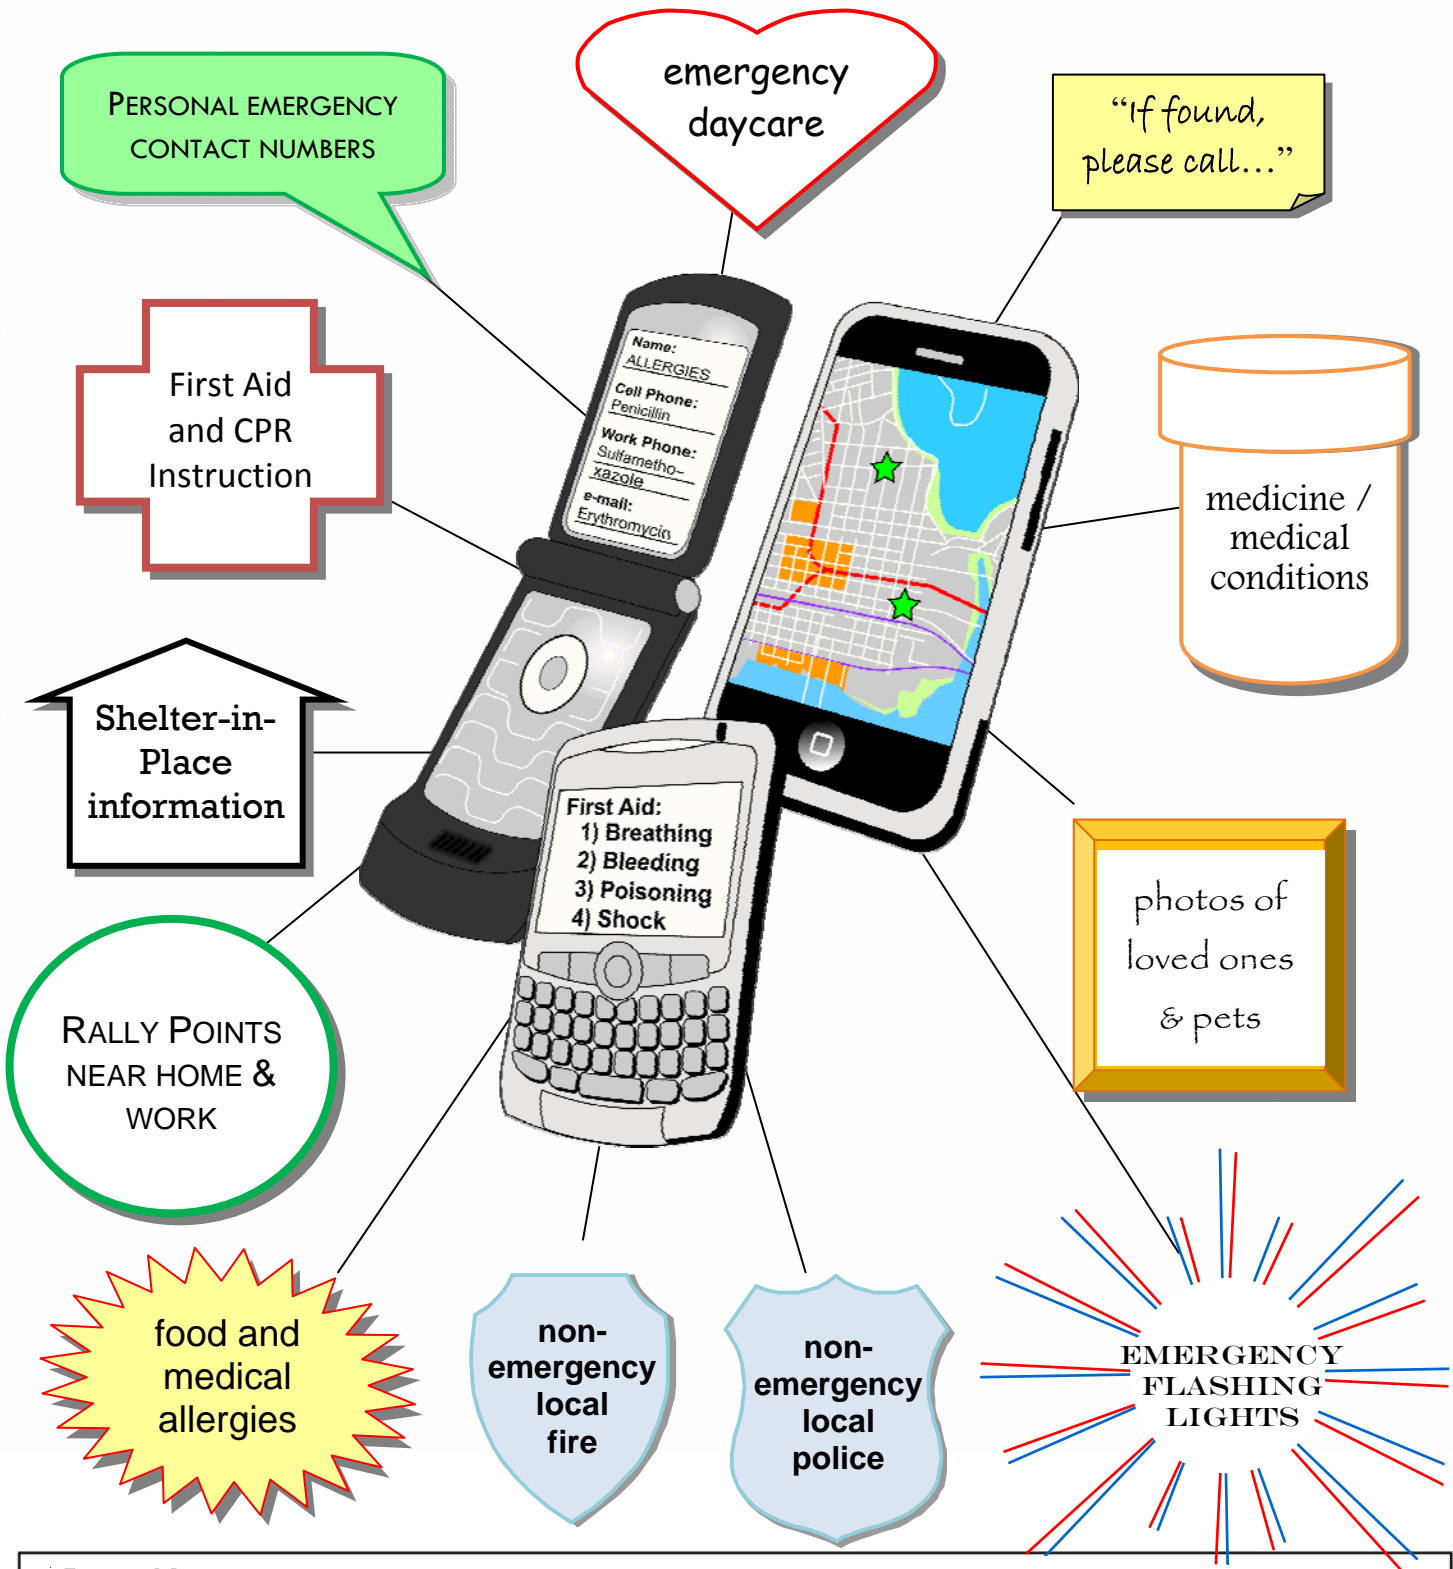

PLEASE READ THIS IMPORTANT INFORMATION!

PROGRAM YOUR PHONE TO BE YOUR GREATEST SAFETY TOOL!
Program "ICE" – your "In Case of Emergency" contact – into your cell phone.

CARD – Collaborating Agencies Responding to Disasters
(510) 451-3140 || www.CARDCanHelp.org
helping nonprofits prepare to prosper!